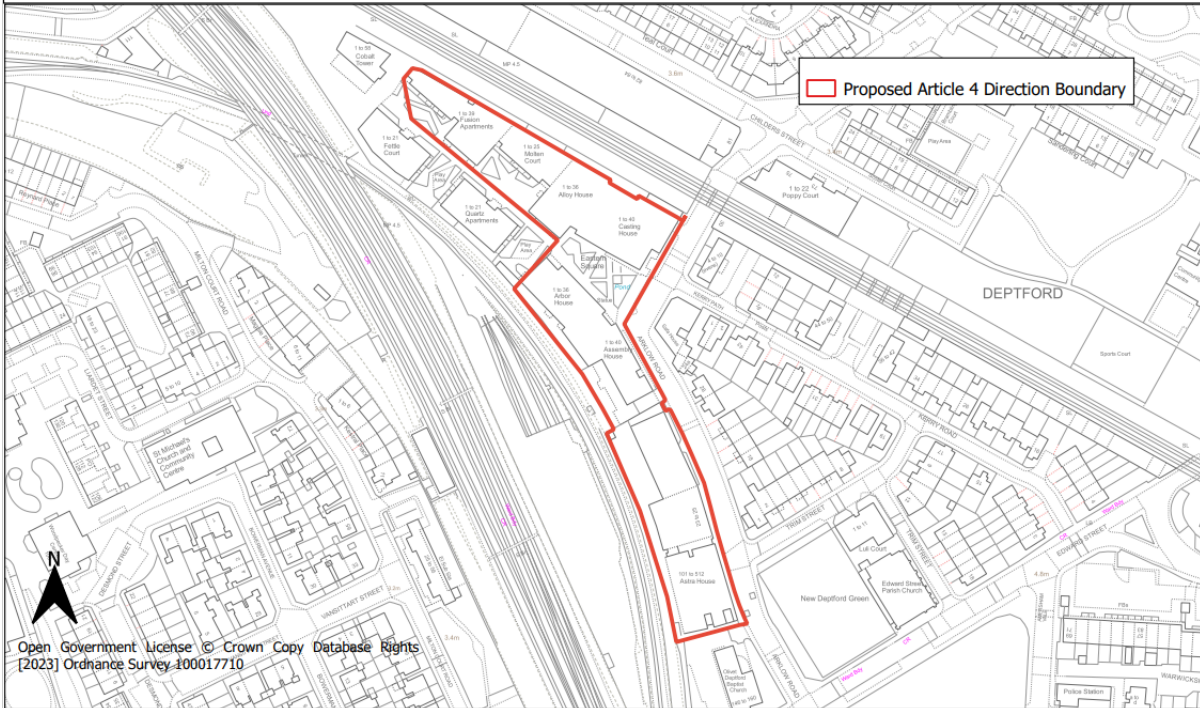

Date: September 2023

Author: Strategic Planning

London Borough of Lewisham

Map 40: Sun and Kent Wharf Mixed-use Employment Location Article 4 Direction Area

Date: September 2023

Author: Strategic Planning

London Borough of Lewisham

Map 42: Childers Street East Mixed-use Employment Location Article 4 Direction Area

Date: September 2023

Author: Strategic Planning

London Borough of Lewisham

Map 42: Arklow Road Mixed-use Employment Location Article 4 Direction Area