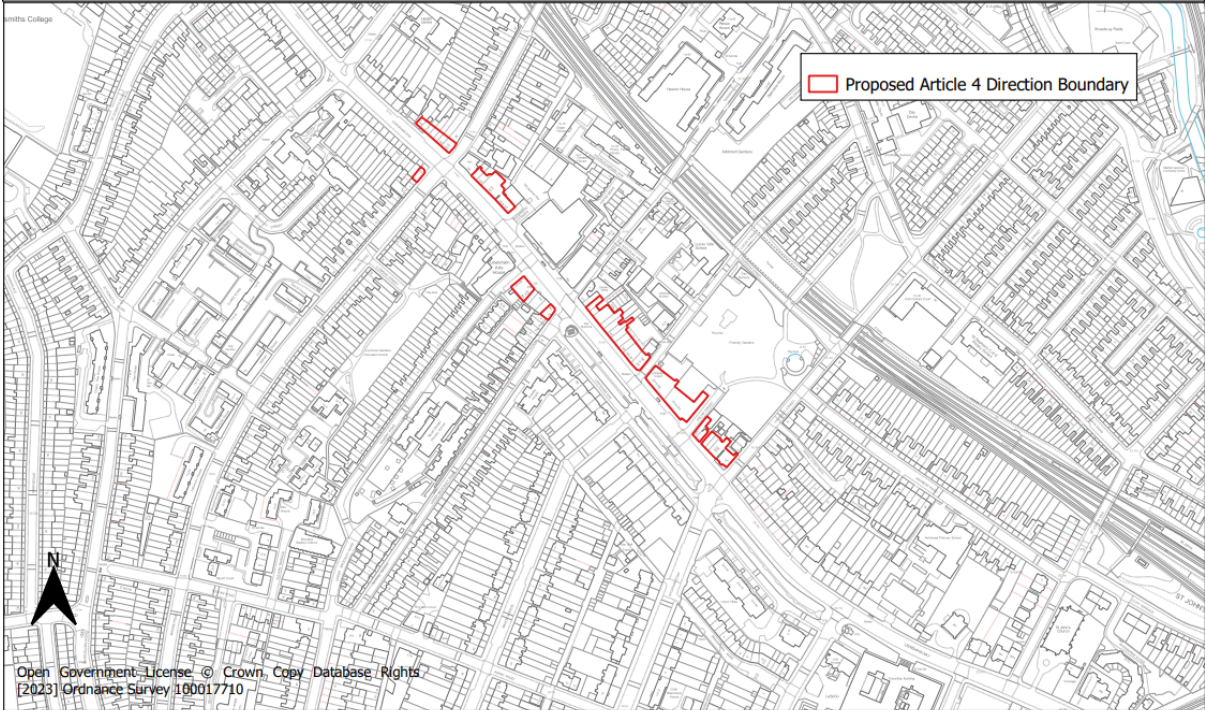

Map 21: Grove Park Local Centre Article 4 Direction Area

Date: September 2023

Author: Strategic Planning

London Borough of Lewisham

Map 22: Lee Station Local Centre Article 4 Direction Area

Date: September 2023

Author: Strategic Planning

London Borough of Lewisham

Map 41: Kirkdale Local Centre Article 4 Direction Area

Date: September 2023

Author: Strategic Planning

London Borough of Lewisham

Map 57: Lewisham Way Local Centre Article 4 Direction Area