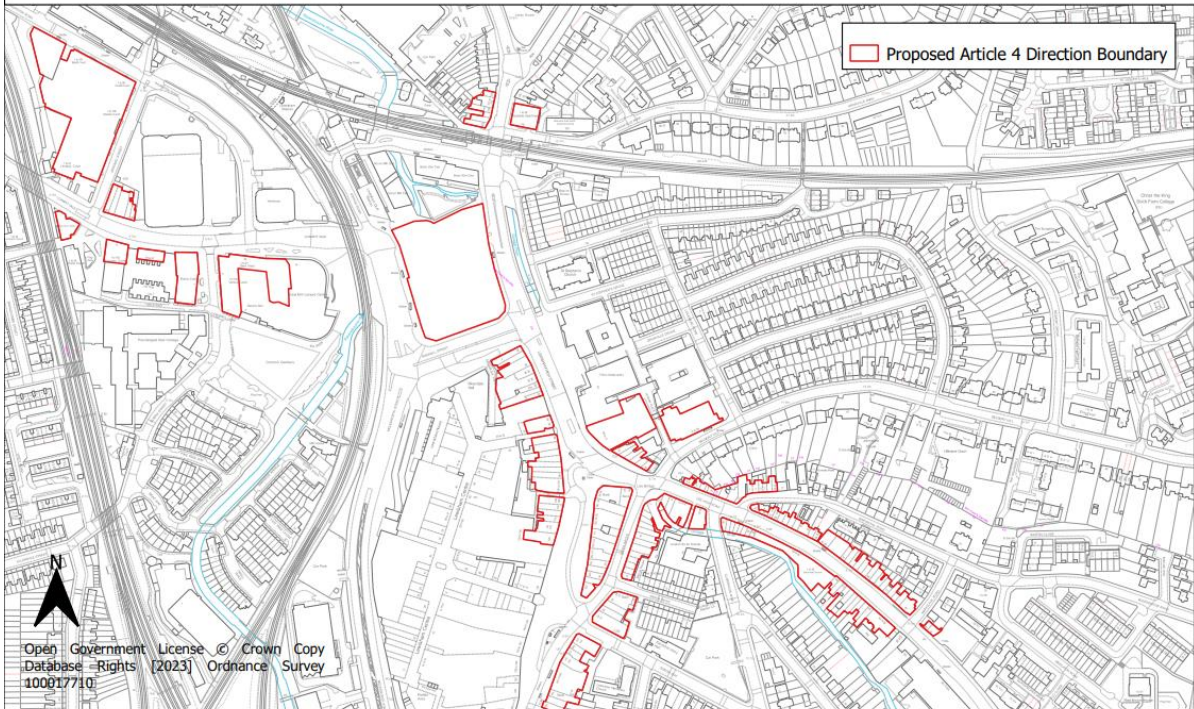

ARTICLE 4 DIRECTION FOR THE REMAINDER OF THE BOROUGH

**TOWN AND COUNTRY PLANNING (GENERAL PERMITTED DEVELOPMENT)
(ENGLAND) ORDER 2015**

DIRECTION MADE UNDER ARTICLE 4(1)

WHEREAS THE LONDON BOROUGH OF LEWISHAM being the appropriate local planning authority within the meaning of article 4(5) of the Town and Country Planning (General Permitted Development) (England) Order 2015 as amended (“the Order”) is satisfied that it is expedient that development of the descriptions set out in the First Schedule below should not be carried out on the land shown edged red (for identification purposes only) on the Plan in the Second Schedule unless planning permission is granted on an application made under Part III of the Town and Country Planning Act 1990 (as amended)

- 47. Childers Street West LSIS
- 48. Lower Creekside LSIS
- 49. Endwell Road LSIS
- 50. Malham Road LSIS
- 51. Willow Way LSIS
- 52. Worsley Bridge Road LSIS
- 53. Stanton Square LSIS
- 54. Apollo Business Centre LSIS
- 55. Trundleys Road LSIS
- 56. Perry Vale LSIS
- 57. Clyde Vale LSIS

SECOND SCHEDULE

Map 1: Lewisham Major Centre (northern and central focus) Article 4 Direction Area

Date: September 2023

Author: Strategic Planning

London Borough of Lewisham

Map 2: Lewisham Major Centre (southern focus) Article 4 Direction Area