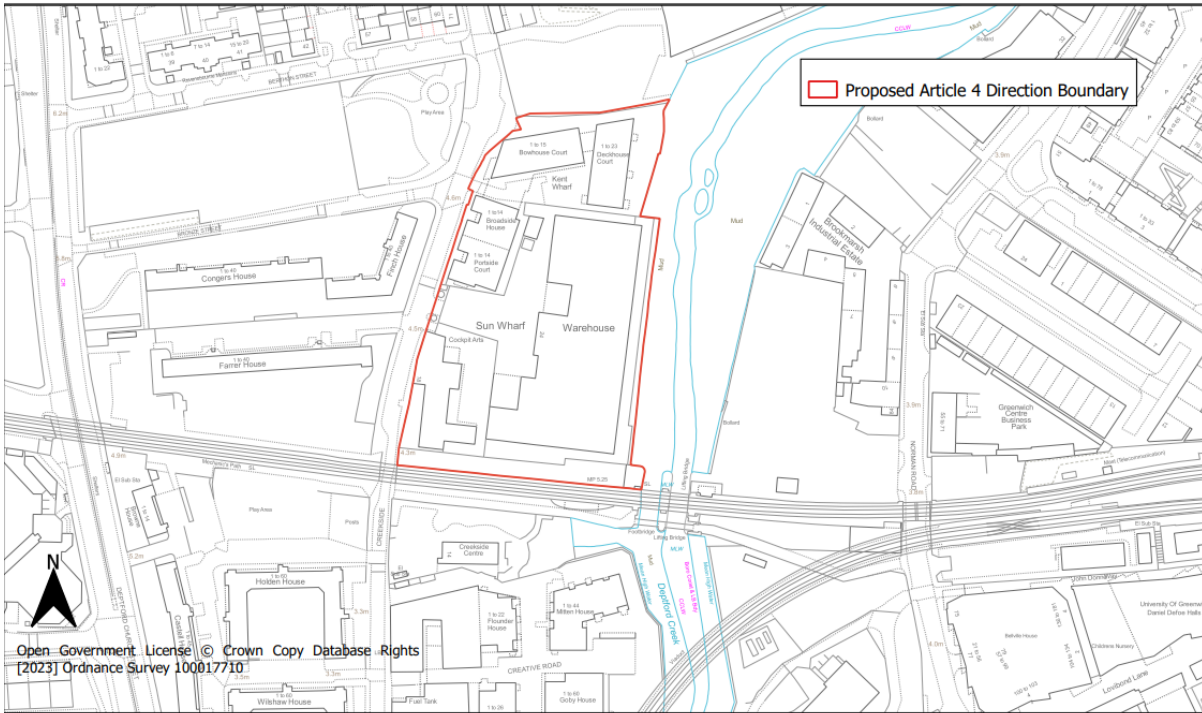

ARTICLE 4 DIRECTION FOR THE REMAINDER OF THE BOROUGH

**TOWN AND COUNTRY PLANNING (GENERAL PERMITTED DEVELOPMENT)
(ENGLAND) ORDER 2015**

DIRECTION MADE UNDER ARTICLE 4(1)

WHEREAS THE LONDON BOROUGH OF LEWISHAM being the appropriate local planning authority within the meaning of article 4(5) of the Town and Country Planning (General Permitted Development) (England) Order 2015 as amended (“the Order”) is satisfied that it is expedient that development of the descriptions set out in the First Schedule below should not be carried out on the land shown edged red (for identification purposes only) on the Plan in the Second Schedule unless planning permission is granted on an application made under Part III of the Town and Country Planning Act 1990 (as amended)

Date: September 2023

Author: Strategic Planning

London Borough of Lewisham

Map 37: Convoys Wharf Mixed-use Employment Location Article 4 Direction Area

Date: September 2023

Author: Strategic Planning

London Borough of Lewisham

Date: September 2023

Author: Strategic Planning

London Borough of Lewisham

Map 40: Sun and Kent Wharf Mixed-use Employment Location Article 4 Direction Area

Date: September 2023

Author: Strategic Planning

London Borough of Lewisham