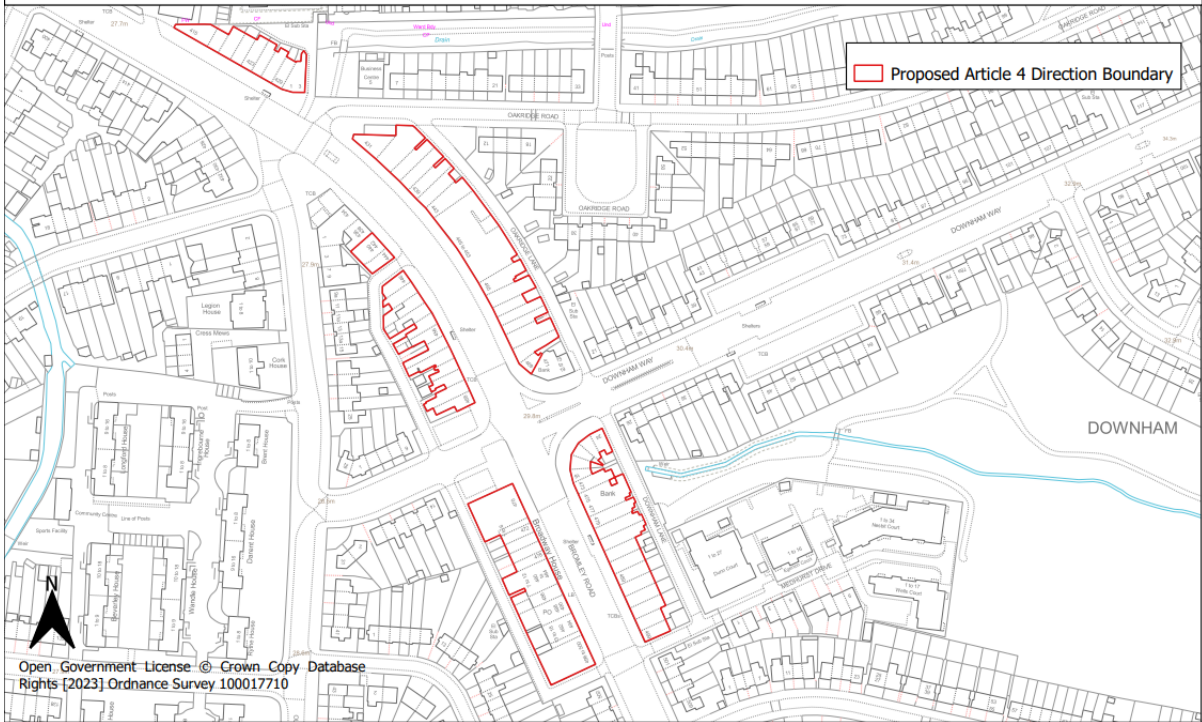

Map 6: Forest Hill District Centre Article 4 Direction Area

Date: September 2023

Author: Strategic Planning

London Borough of Lewisham

Map 7: Sydenham District Centre Article 4 Direction Area

Date: September 2023

Author: Strategic Planning

London Borough of Lewisham

Map 8: Blackheath District Centre Article 4 Direction Area

Date: September 2023

Author: Strategic Planning

London Borough of Lewisham

Map 9: Lee Green District Centre Article 4 Direction Area

Date: September 2023

Author: Strategic Planning

London Borough of Lewisham

Map 10: Downham District Centre Article 4 Direction Area

Date: September 2023

Author: Strategic Planning

London Borough of Lewisham