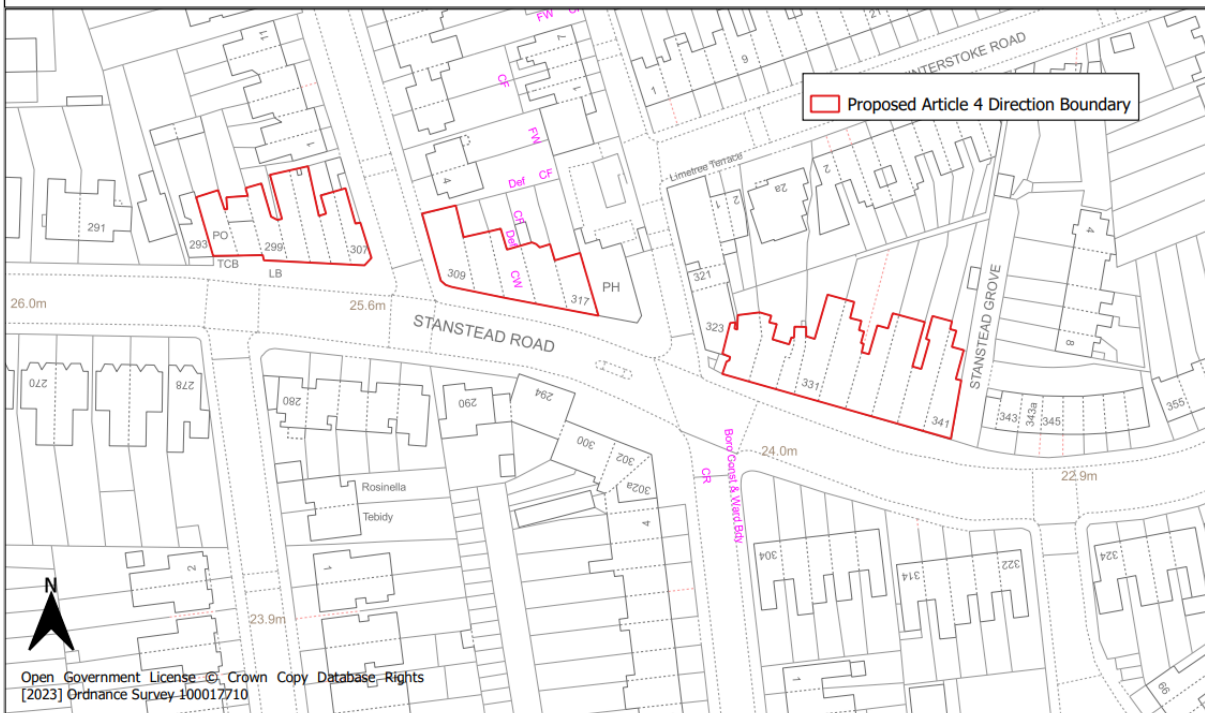

Map 30: Verdant Lane Non-designated Parade Article 4 Direction Area

Date: September 2023

Author: Strategic Planning

London Borough of Lewisham

Map 31: Stanstead Road Non-designated Parade Article 4 Direction Area

Date: September 2023

Author: Strategic Planning

London Borough of Lewisham

Map 32: Sangley Road and Sandhurst Road Non-designated Parade Article 4 Direction Area

Date: September 2023

Author: Strategic Planning