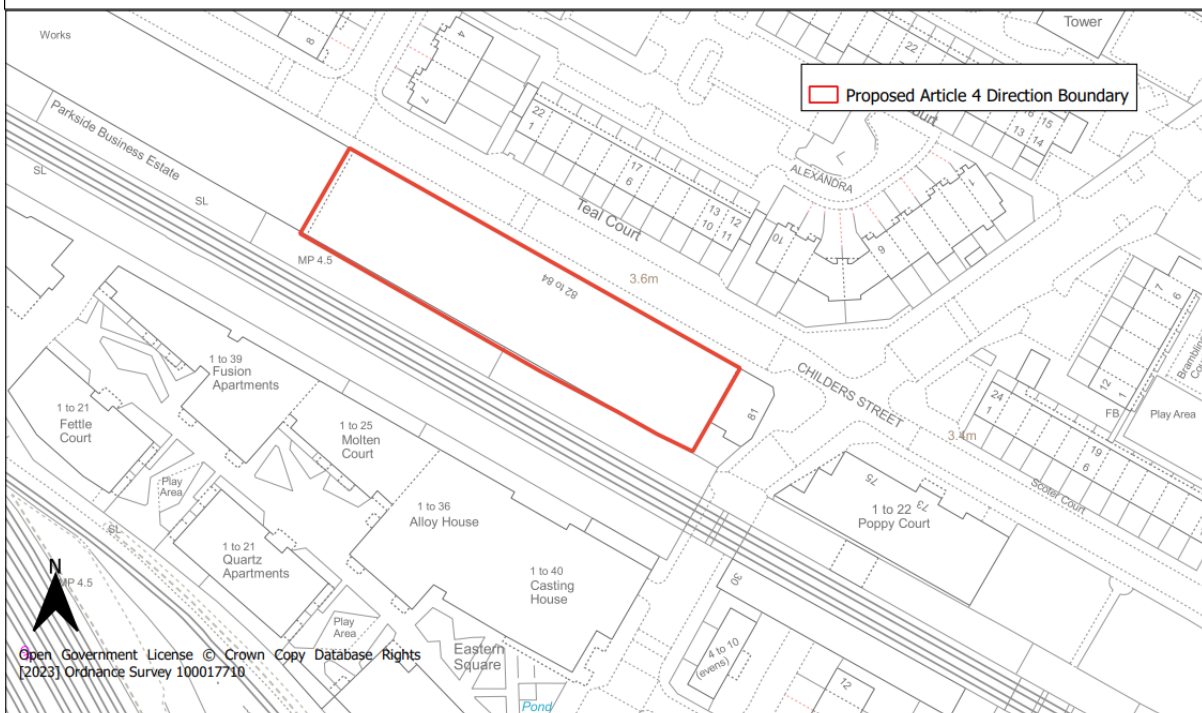

Map 42: Childers Street East Mixed-use Employment Location Article 4 Direction Area

Date: September 2023

Author: Strategic Planning

London Borough of Lewisham