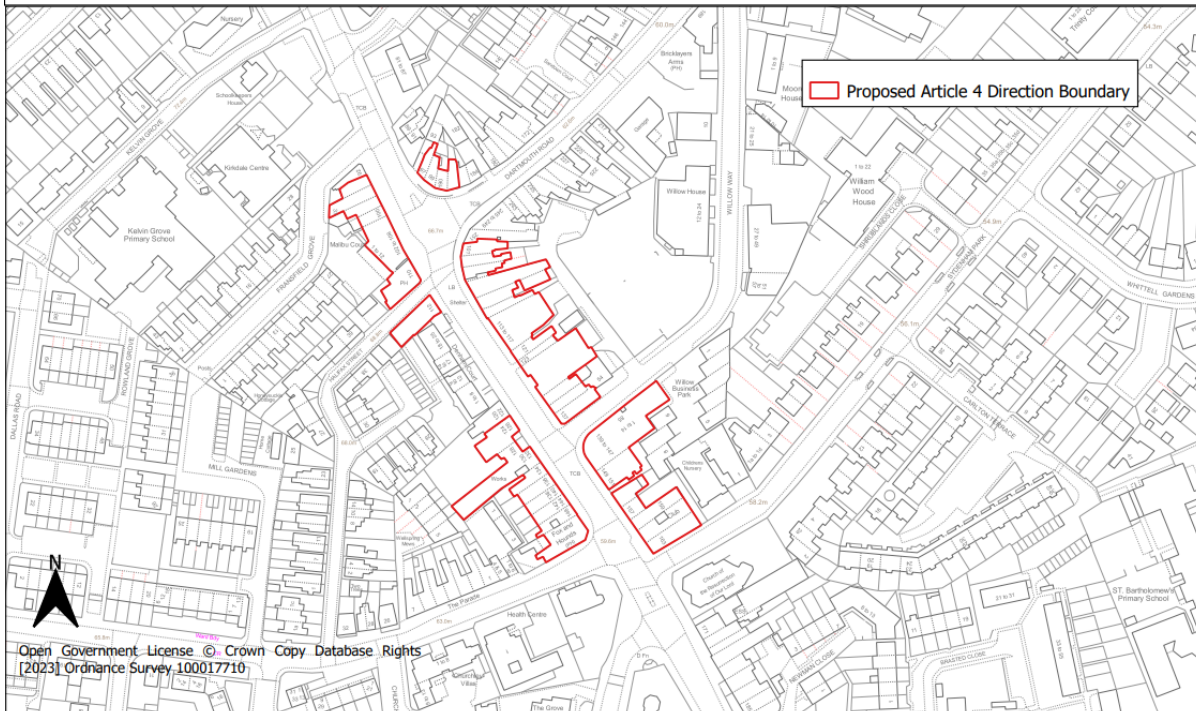

Map 21: Grove Park Local Centre Article 4 Direction Area

Date: September 2023

Author: Strategic Planning

London Borough of Lewisham

Map 22: Lee Station Local Centre Article 4 Direction Area

Date: September 2023

Author: Strategic Planning

London Borough of Lewisham

Map 41: Kirkdale Local Centre Article 4 Direction Area

Date: September 2023

Author: Strategic Planning

London Borough of Lewisham

Map 57: Lewisham Way Local Centre Article 4 Direction Area