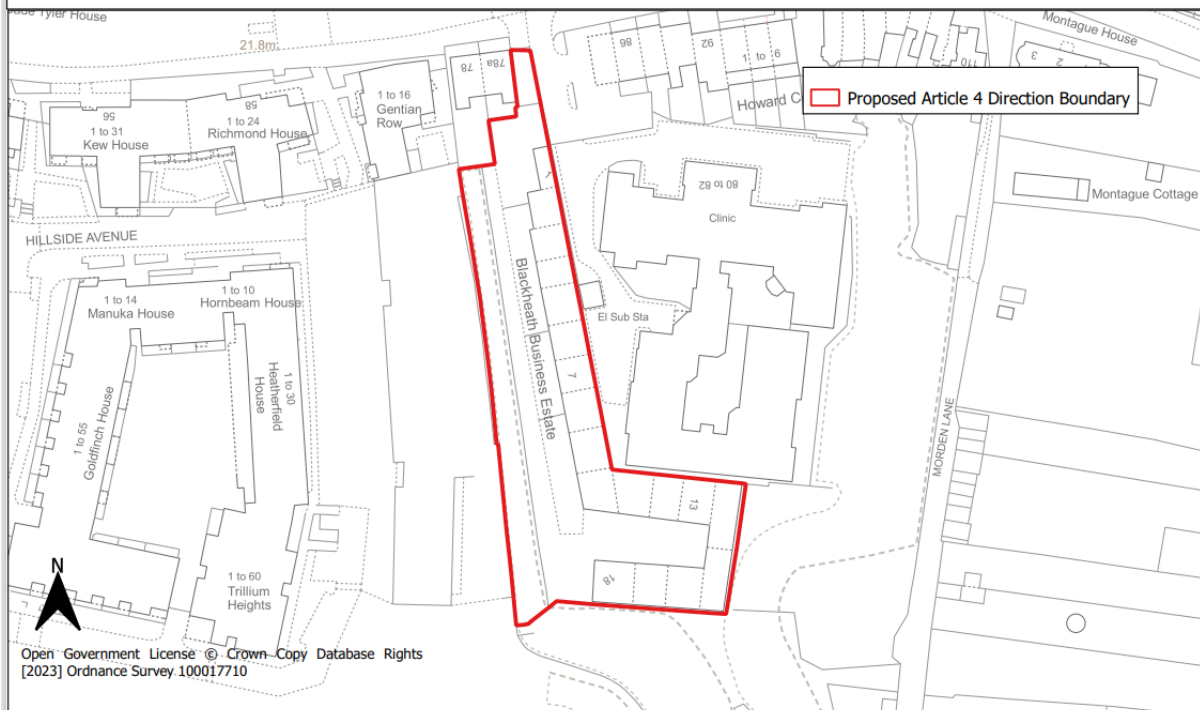

Map 44: Blackheath Hill Locally Significant Industrial Site Article 4 Direction Area

Date: September 2023

Author: Strategic Planning

London Borough of Lewisham