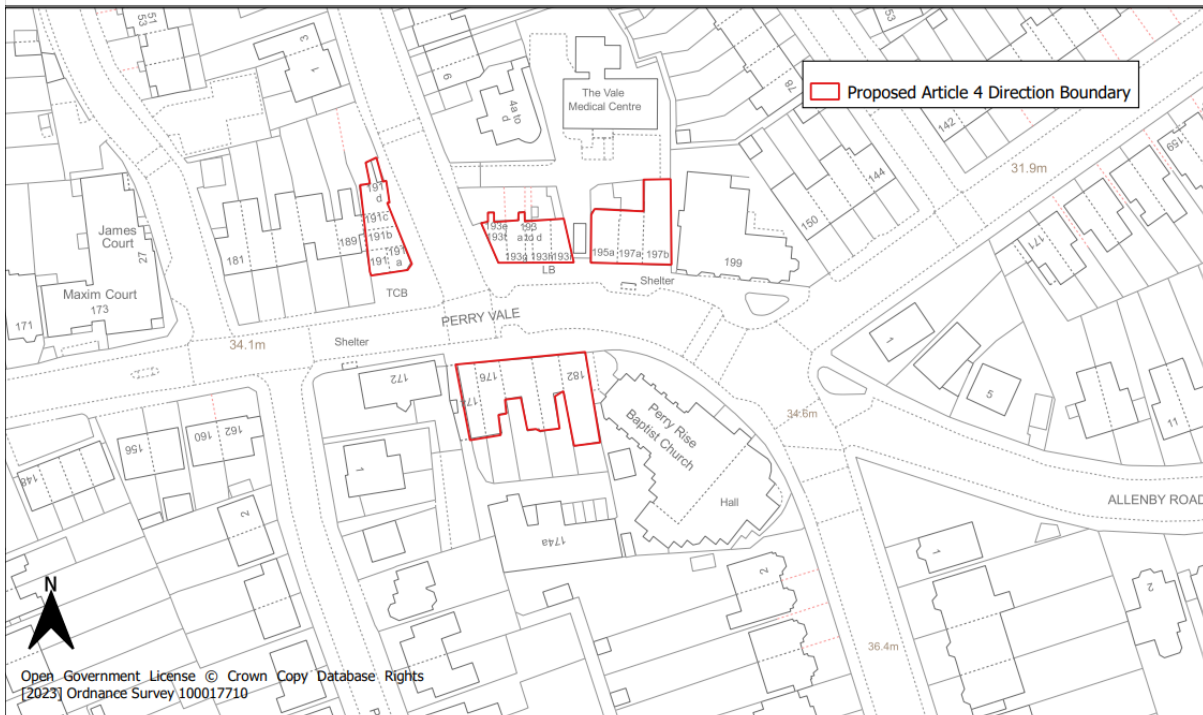

Map 27: Brockley Rise Non-designated Parade Article 4 Direction Area

Date: September 2023

Author: Strategic Planning

London Borough of Lewisham

Map 29: Perry Vale Non-designated Parade Article 4 Direction Area