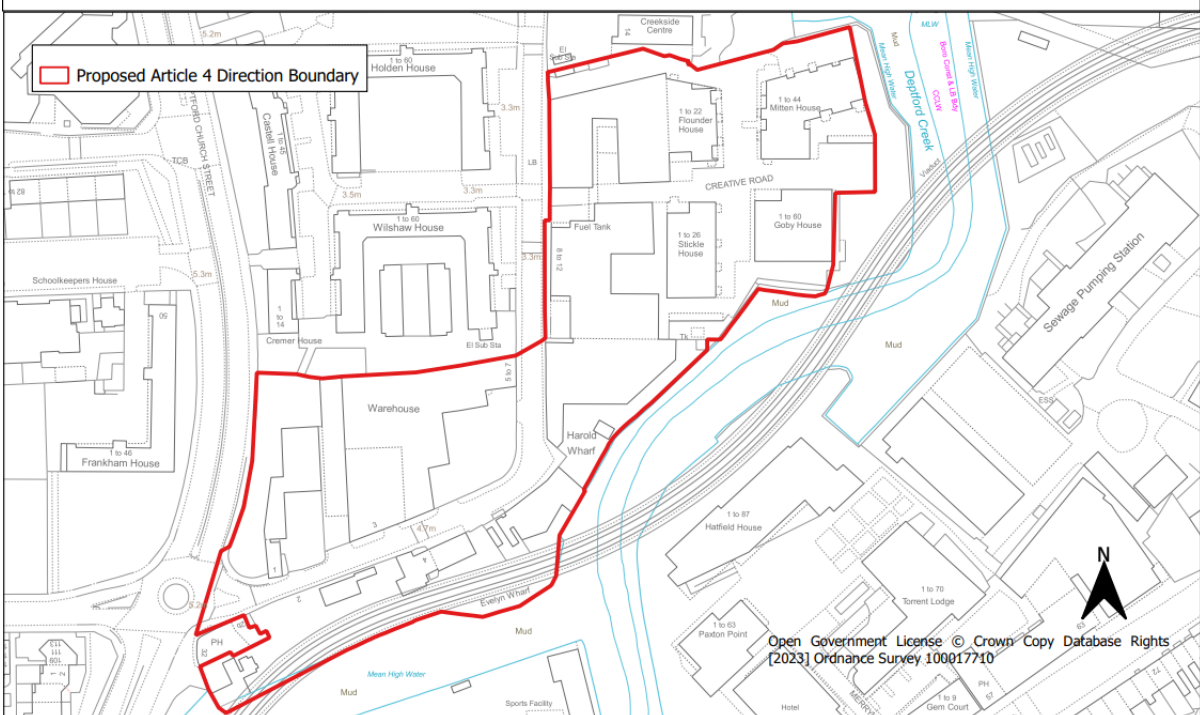

London Borough of Lewisham

Map 46: Childers Street West Locally Significant Industrial Site Article 4 Direction Area

Date: September 2023

Author: Strategic Planning

London Borough of Lewisham

Map 47: Lower Creekside Locally Significant Industrial Site Article 4 Direction Area